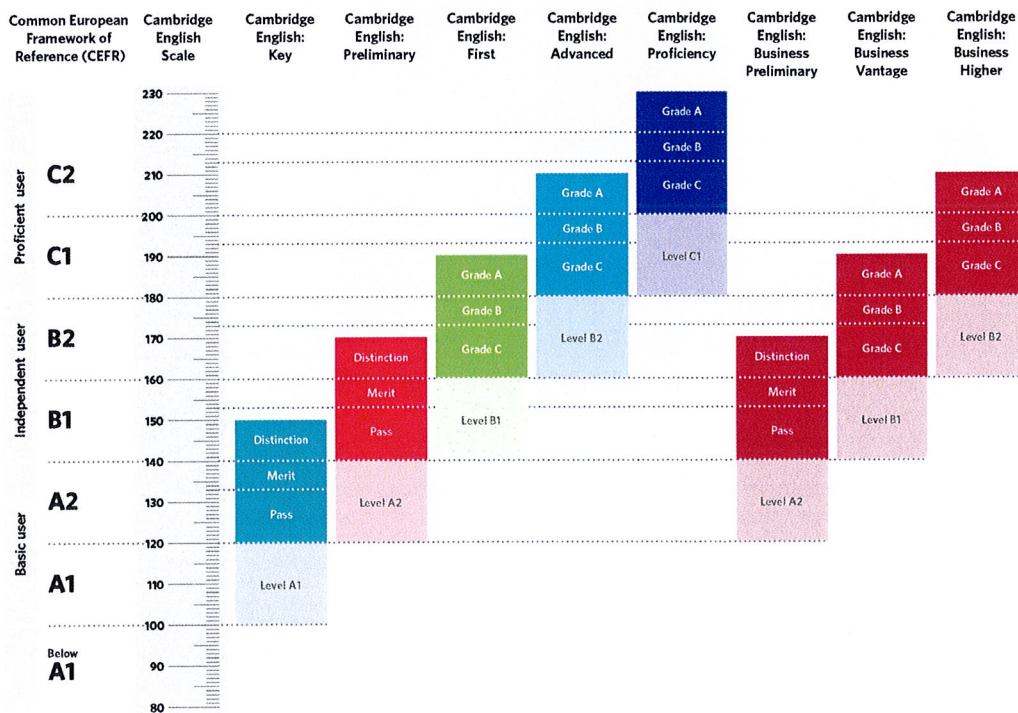

Castle's Language Institute

Your school is an approved Preparation Centre for the Cambridge English Languages centres CH010 / CH211

As a Platinum Cambridge English Language Assessment Centre, we are proud to have you as our partner.

Director – Centre Exams Manager

Karen Kerley